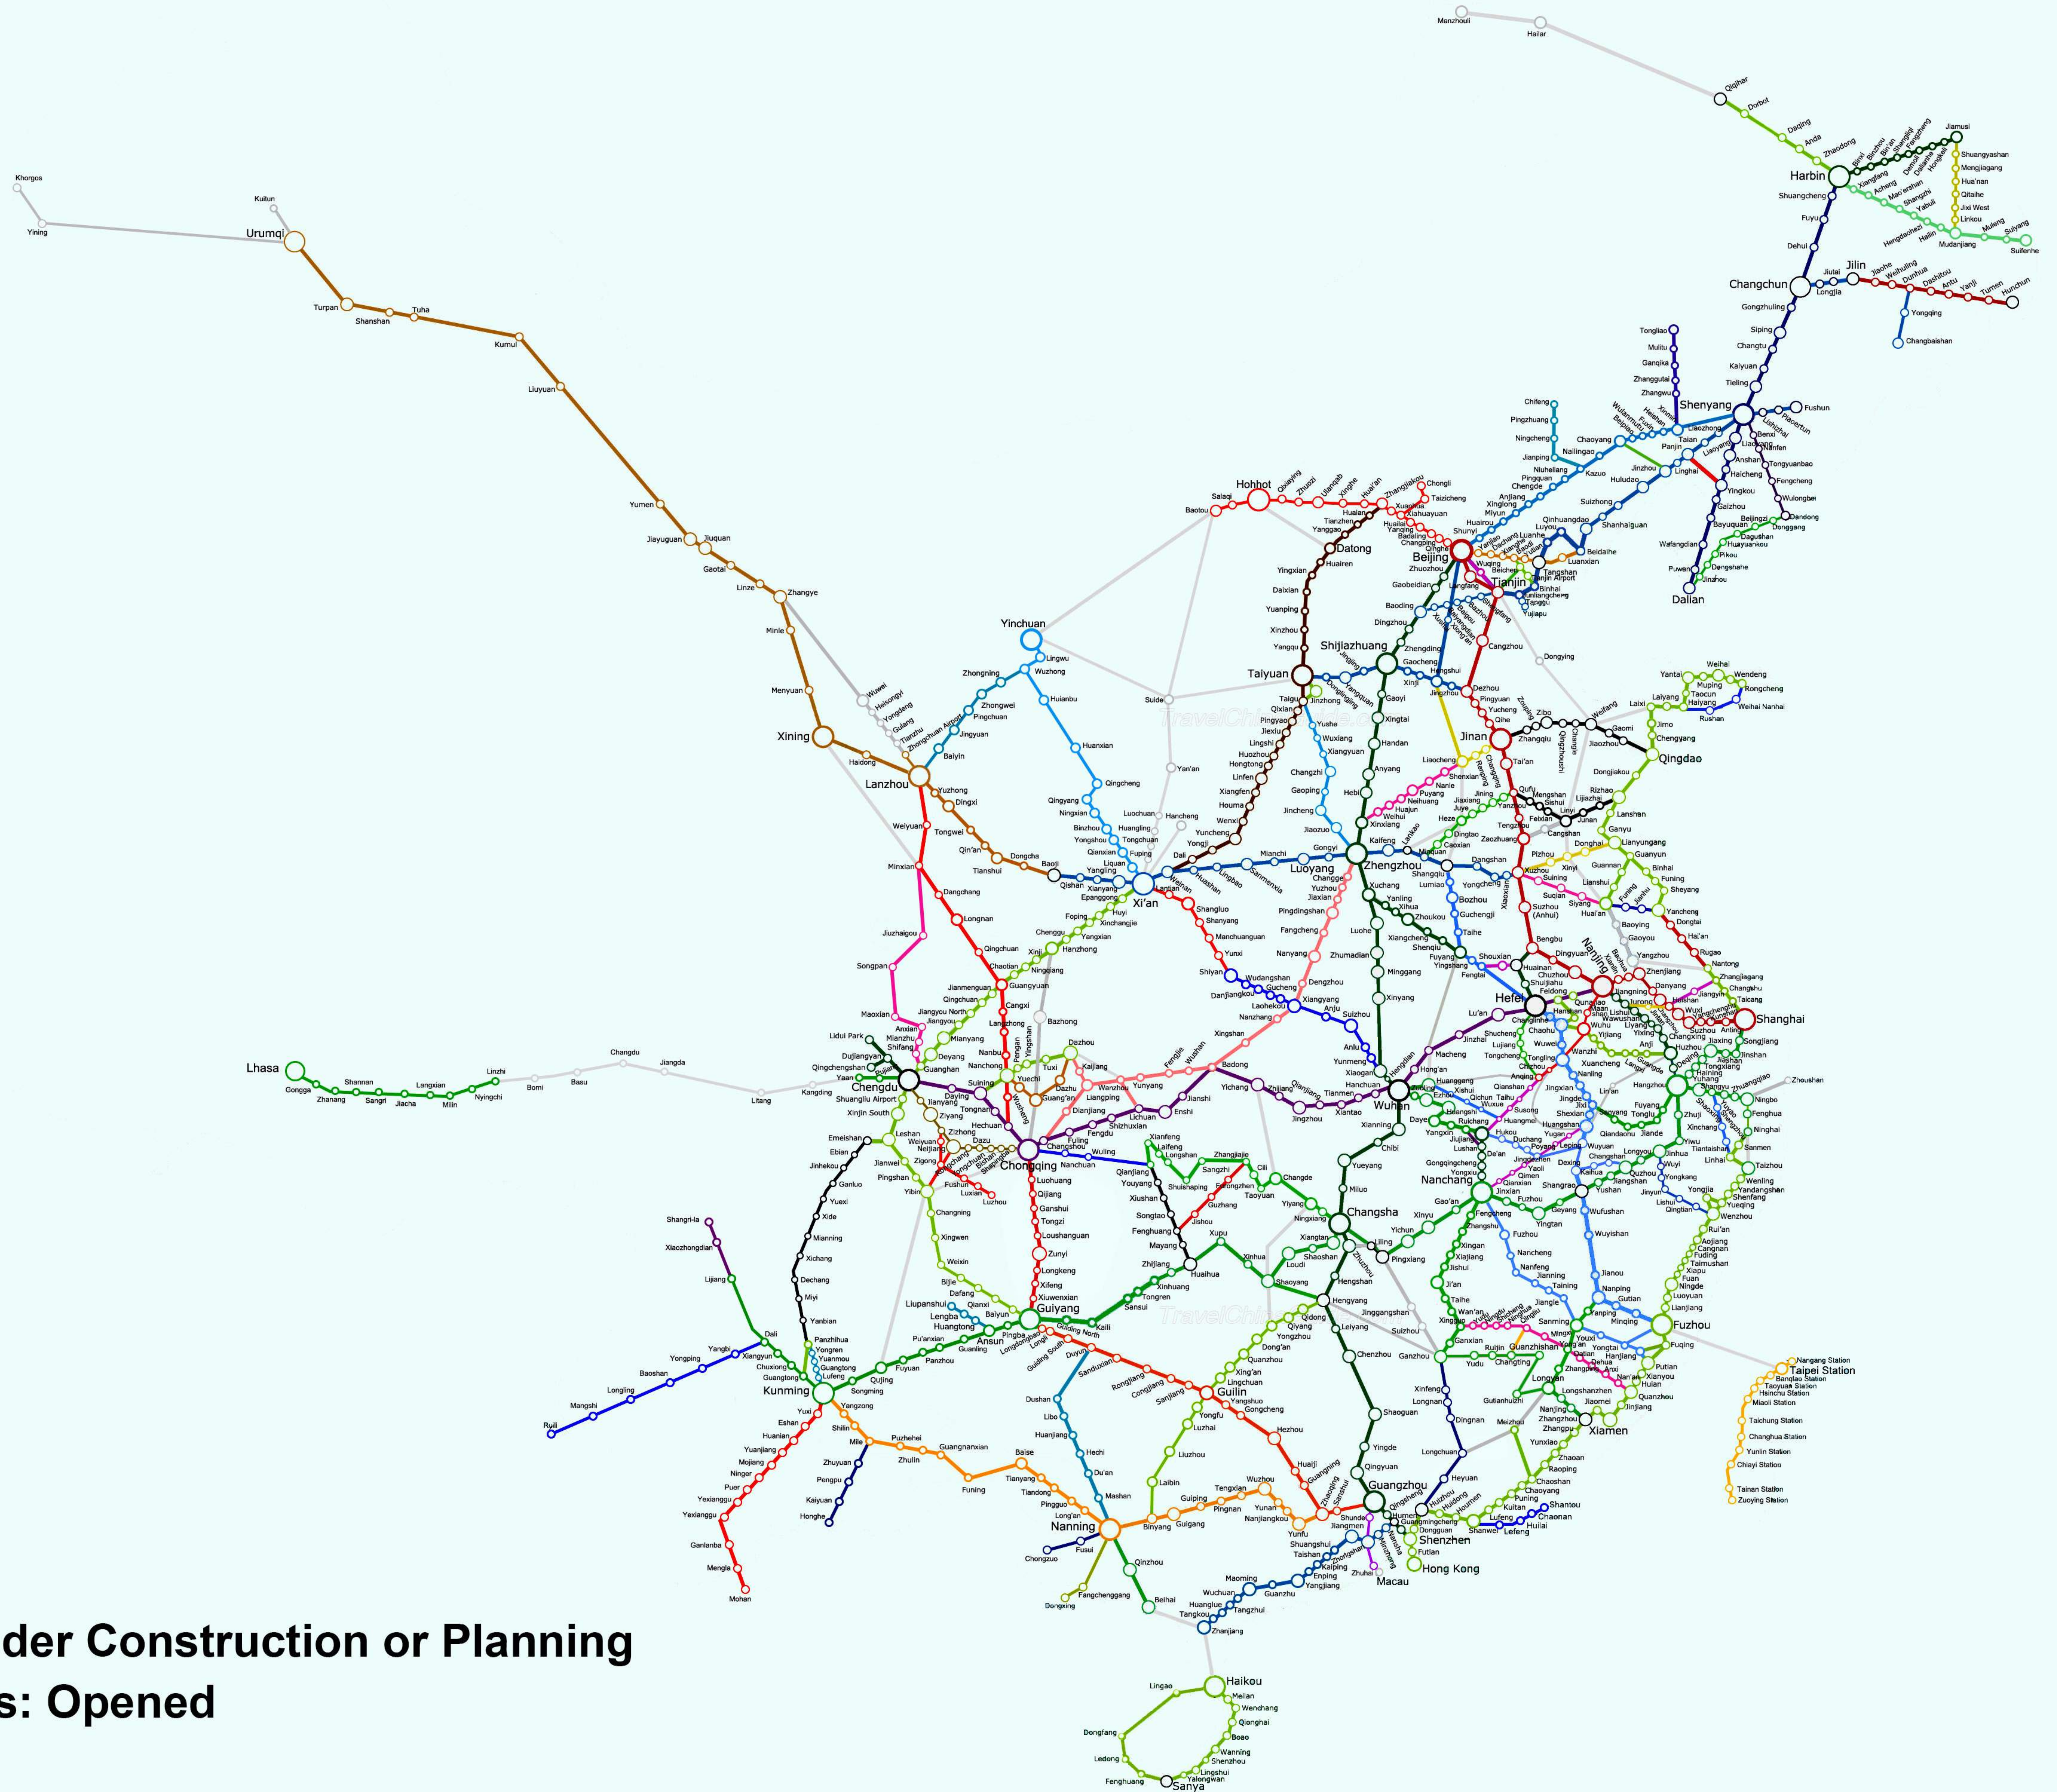

China High Speed Railway Planning Map

(Click to Enlarge)

Legend

Grey Lines: Under Construction or Planning

Colorized Lines: Opened