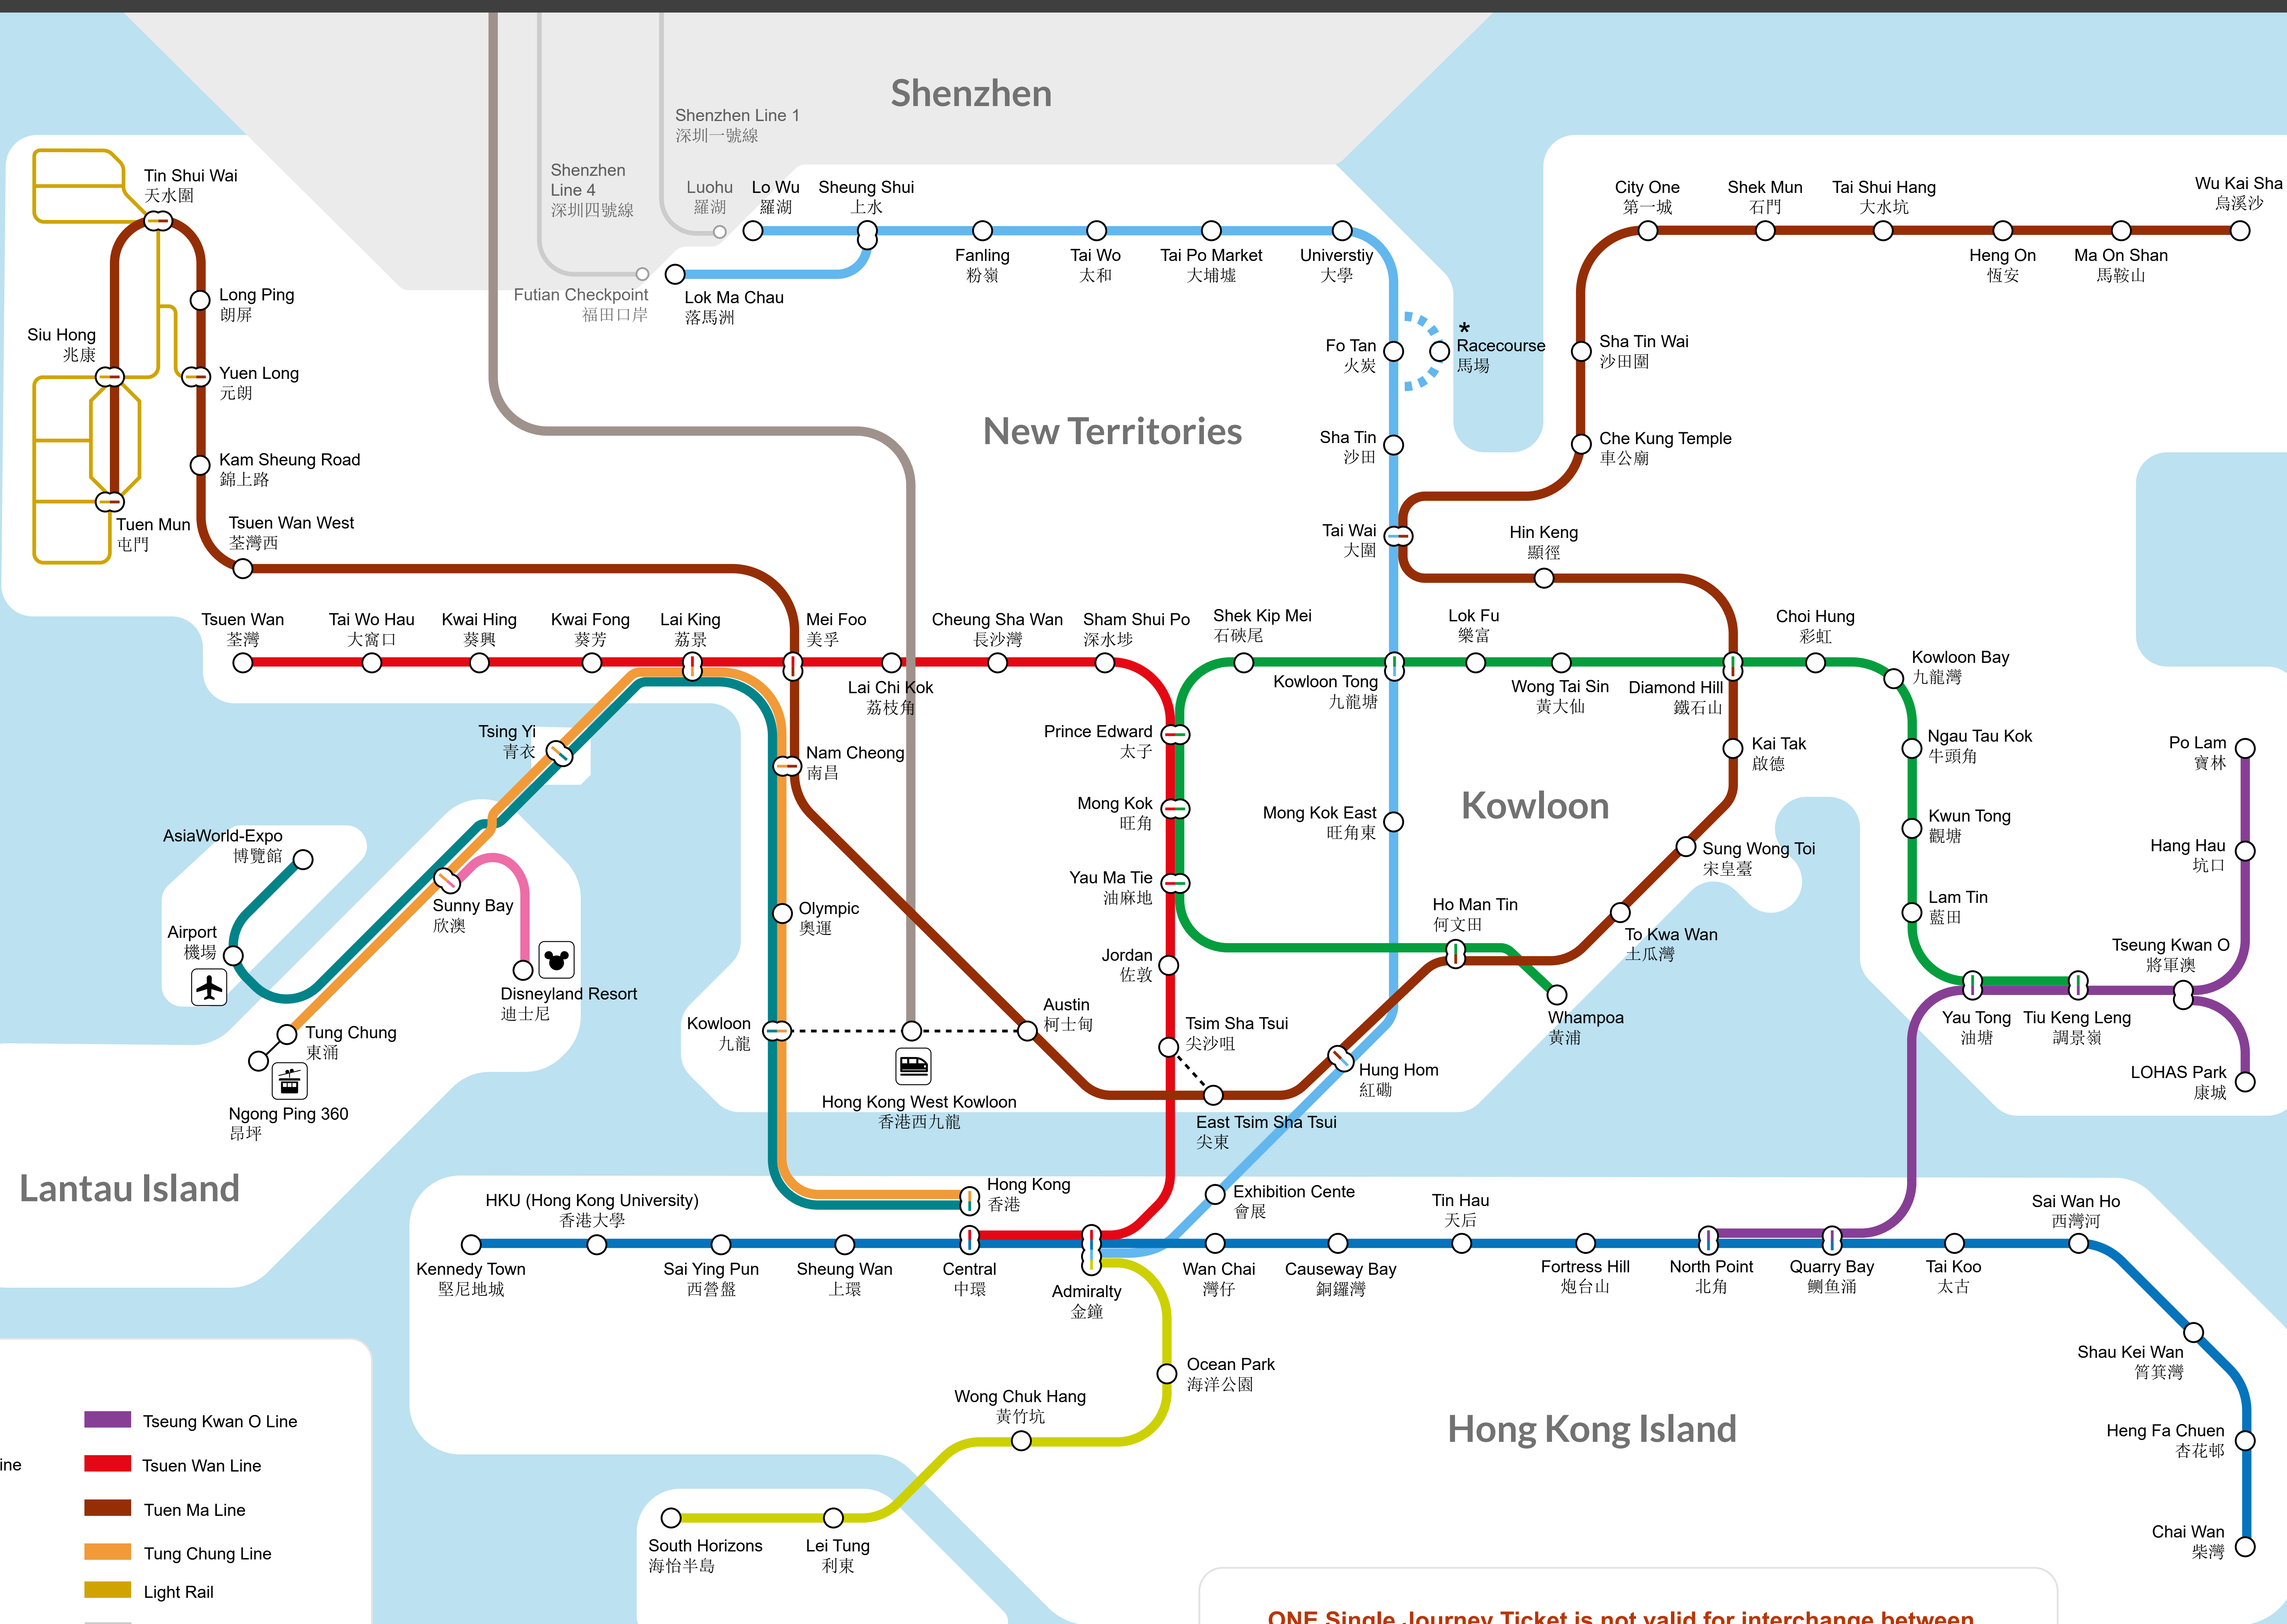

Hong Kong Metro Map

North

Legend

Airport Express Line	Tseung Kwan O Line
Disneyland Resort Line	Tsuen Wan Line
East Rail Line	Tuen Ma Line
Island Line	Tung Chung Line
South Island Line	Light Rail
High Speed Rail	Shenzhen Metro Network
Subway (Paid area)	Subway (Unpaid area)
Transfer Station	Racing days only

ONE Single Journey Ticket is not valid for interchange between lines at Tsim Sha Tsui / East Tsim Sha Tsui stations.