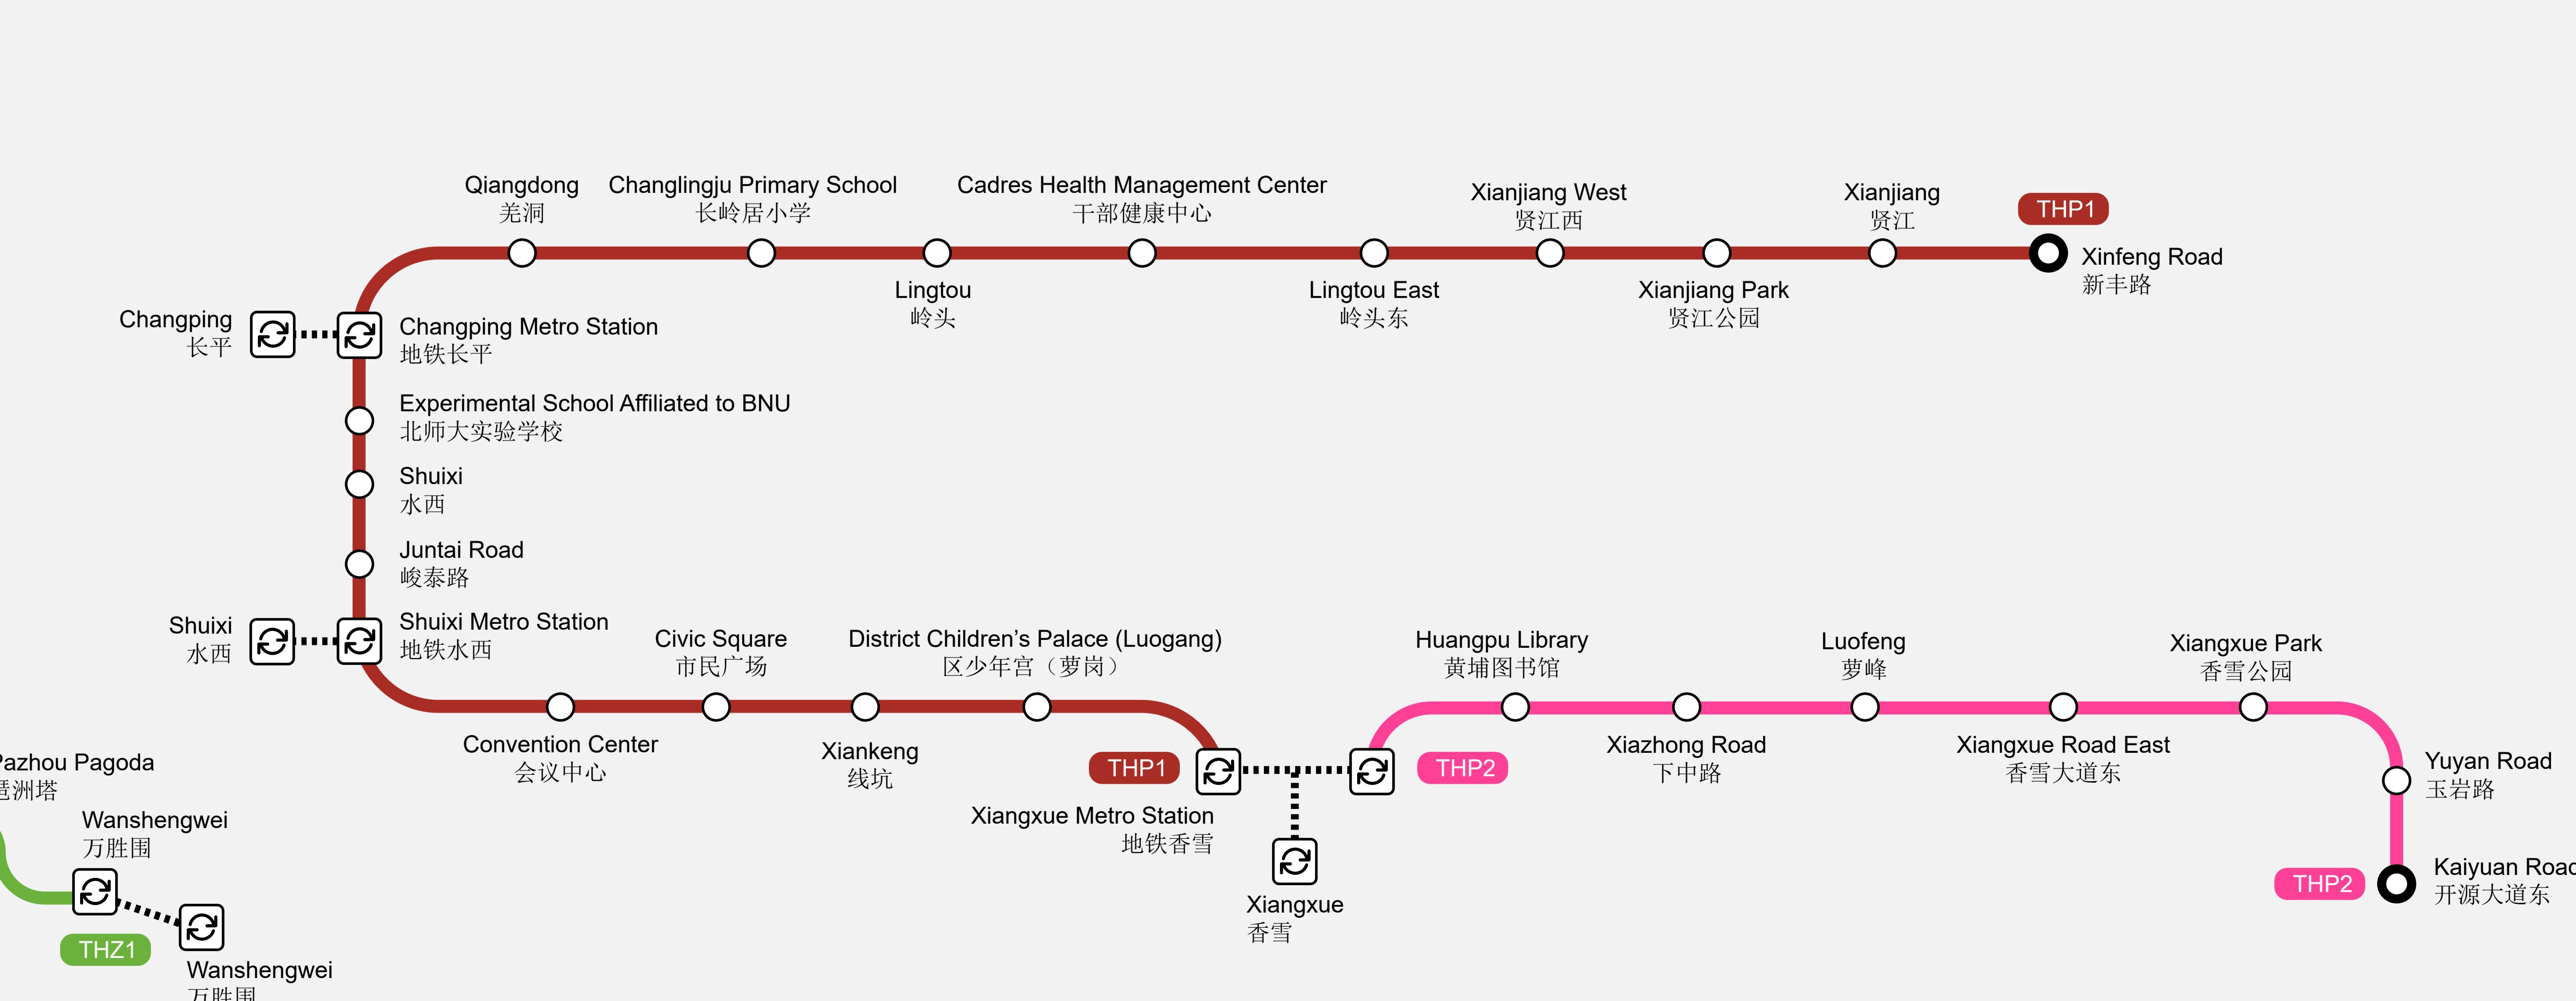

# Guangzhou Metro Map

### Legend

|                   |                                     |                           |                           |         |
|-------------------|-------------------------------------|---------------------------|---------------------------|---------|
| Line 1            | Line 2                              | Line 3                    | Line 4                    | Line 5  |
| Line 6            | Line 7                              | Line 8                    | Line 9                    | Line 13 |
| Line 14           | Line 18                             | Line 21                   | Line 22                   |         |
| Guangfo (GF) Line | Automated People Mover System (APM) | Tram Haizhu Line 1 (THZ1) | Tram Haizhu Line 1 (THP1) |         |

Icons: Railway Station, Intercity, Airport, Interchange Station, Exit before Transfer