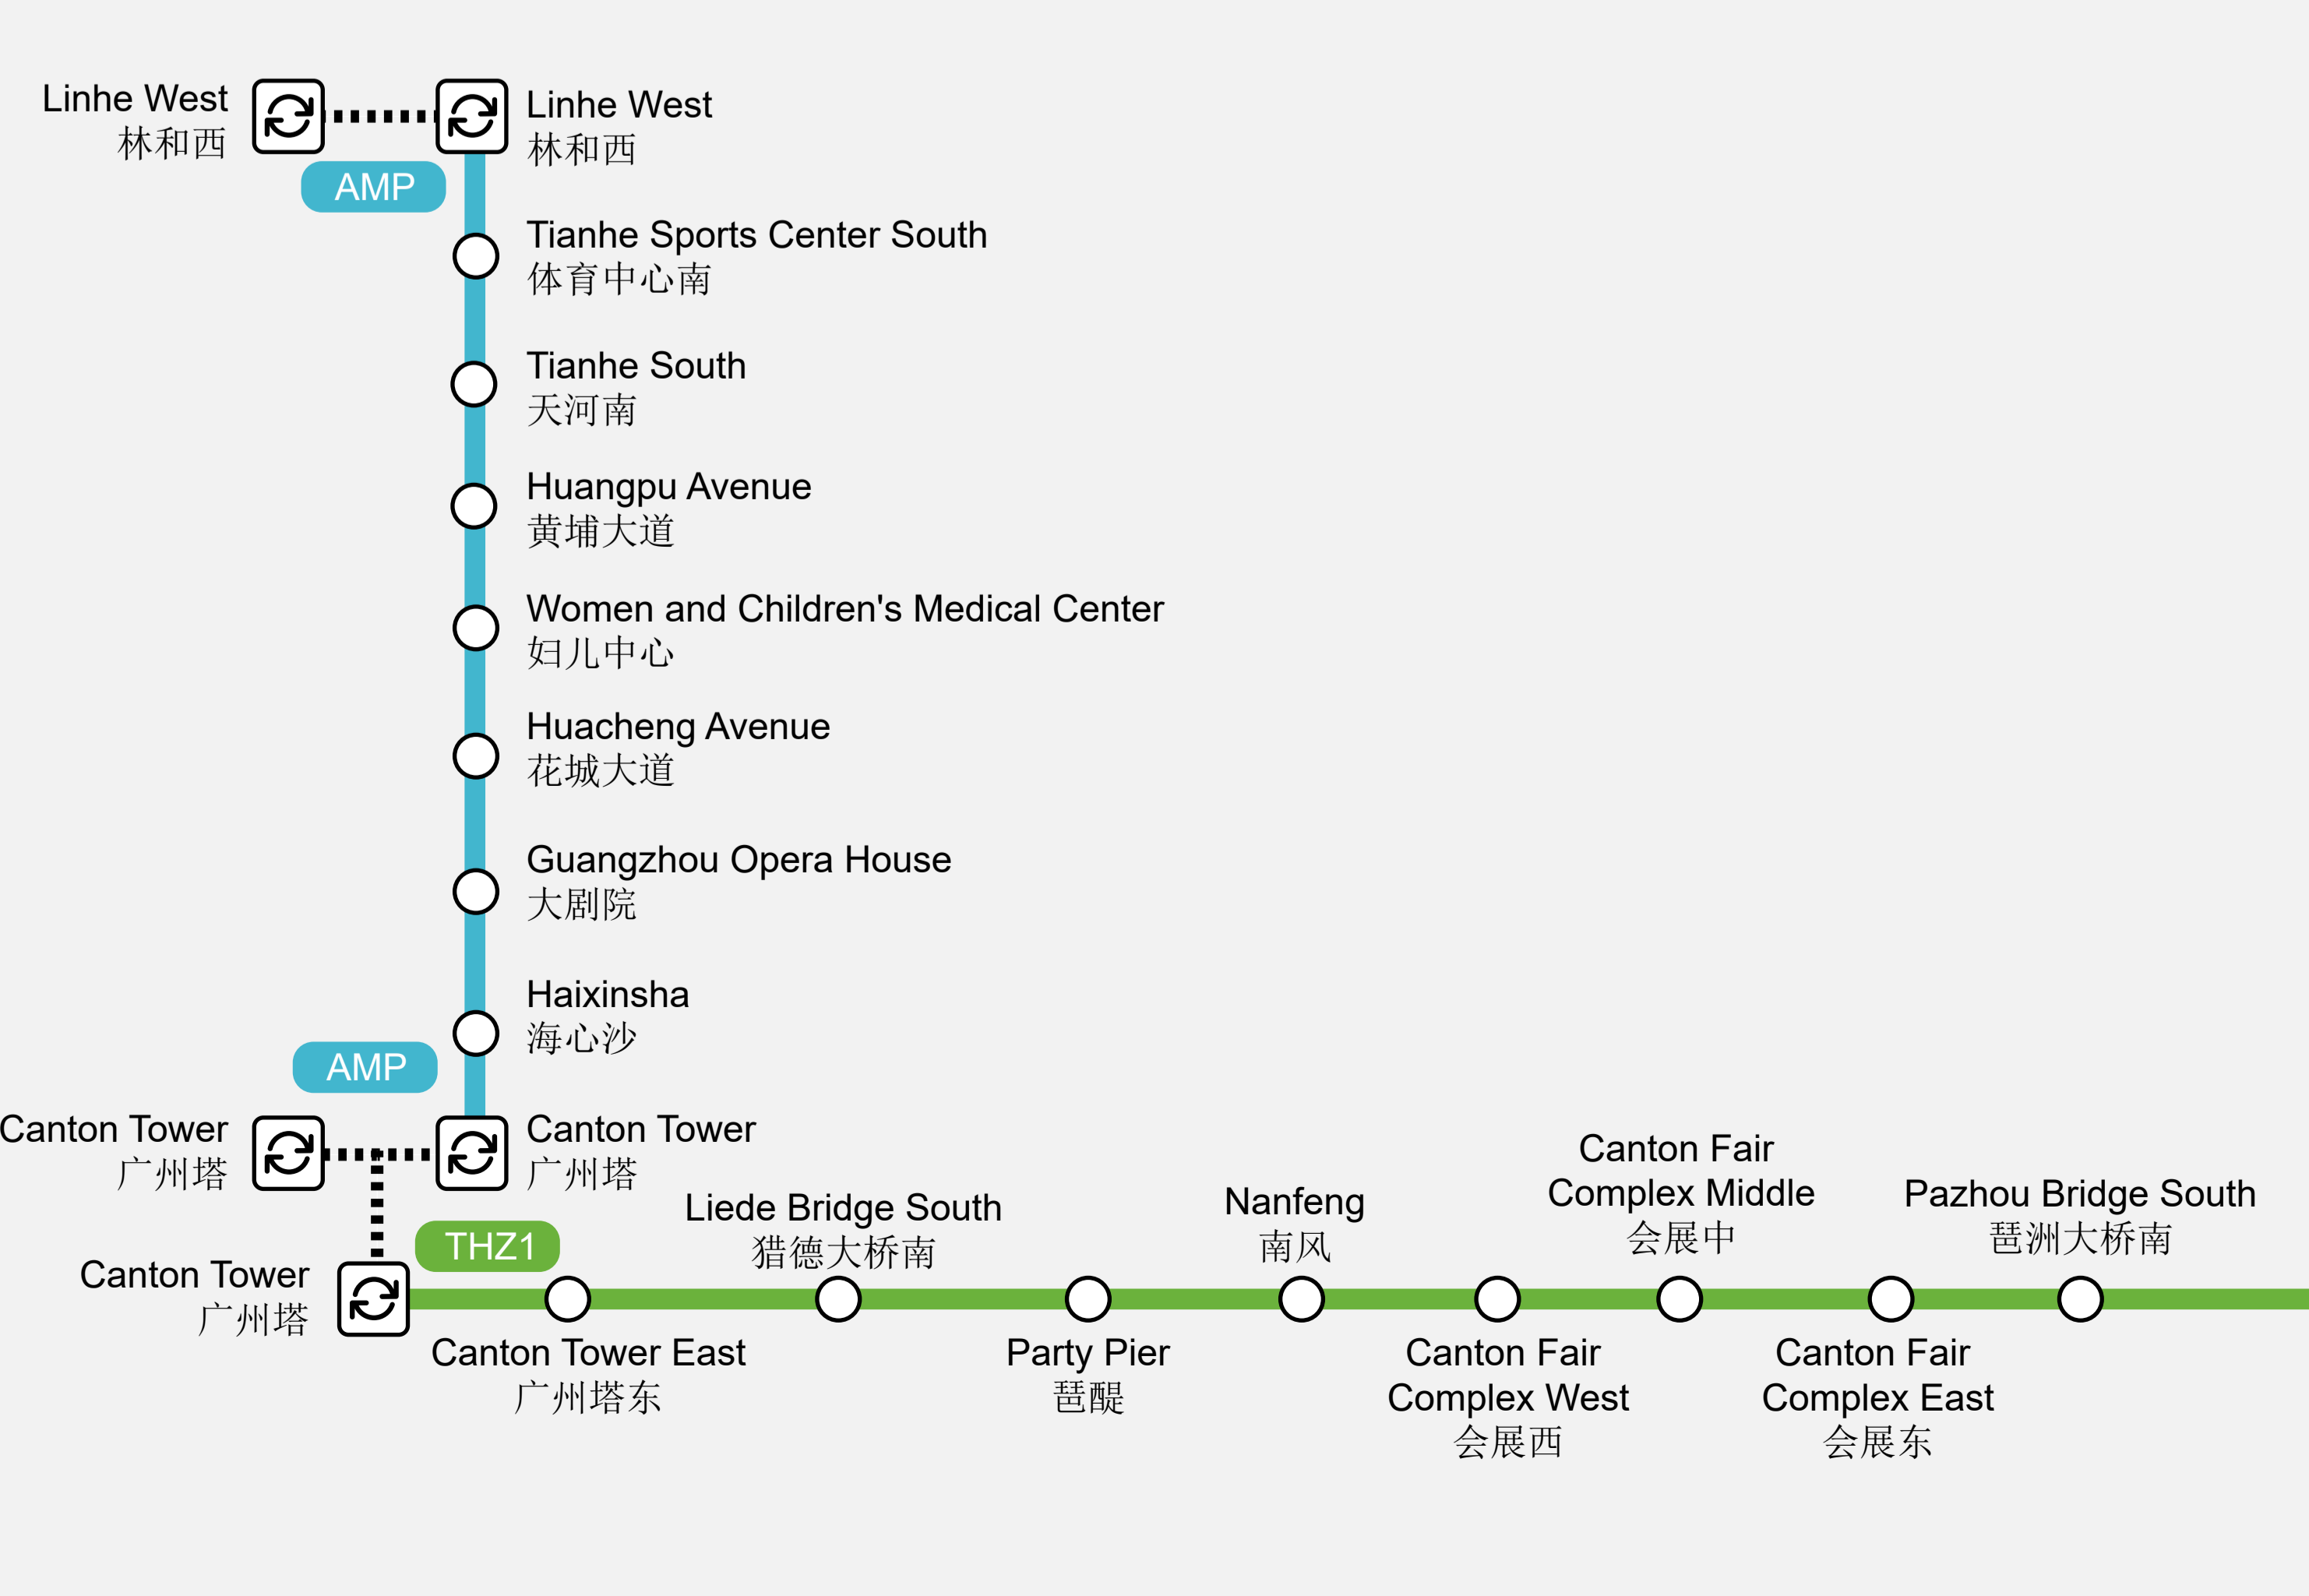

# Guangzhou Metro Map

### Legend

|                   |                                     |                           |                           |         |
|-------------------|-------------------------------------|---------------------------|---------------------------|---------|
| Line 1            | Line 2                              | Line 3                    | Line 4                    | Line 5  |
| Line 6            | Line 7                              | Line 8                    | Line 9                    | Line 13 |
| Line 14           | Line 18                             | Line 21                   | Line 22                   |         |
| Guangfo (GF) Line | Automated People Mover System (APM) | Tram Haizhu Line 1 (THZ1) | Tram Haizhu Line 1 (THP1) |         |

Icons: Railway Station, Intercity, Airport, Interchange Station, Exit before Transfer